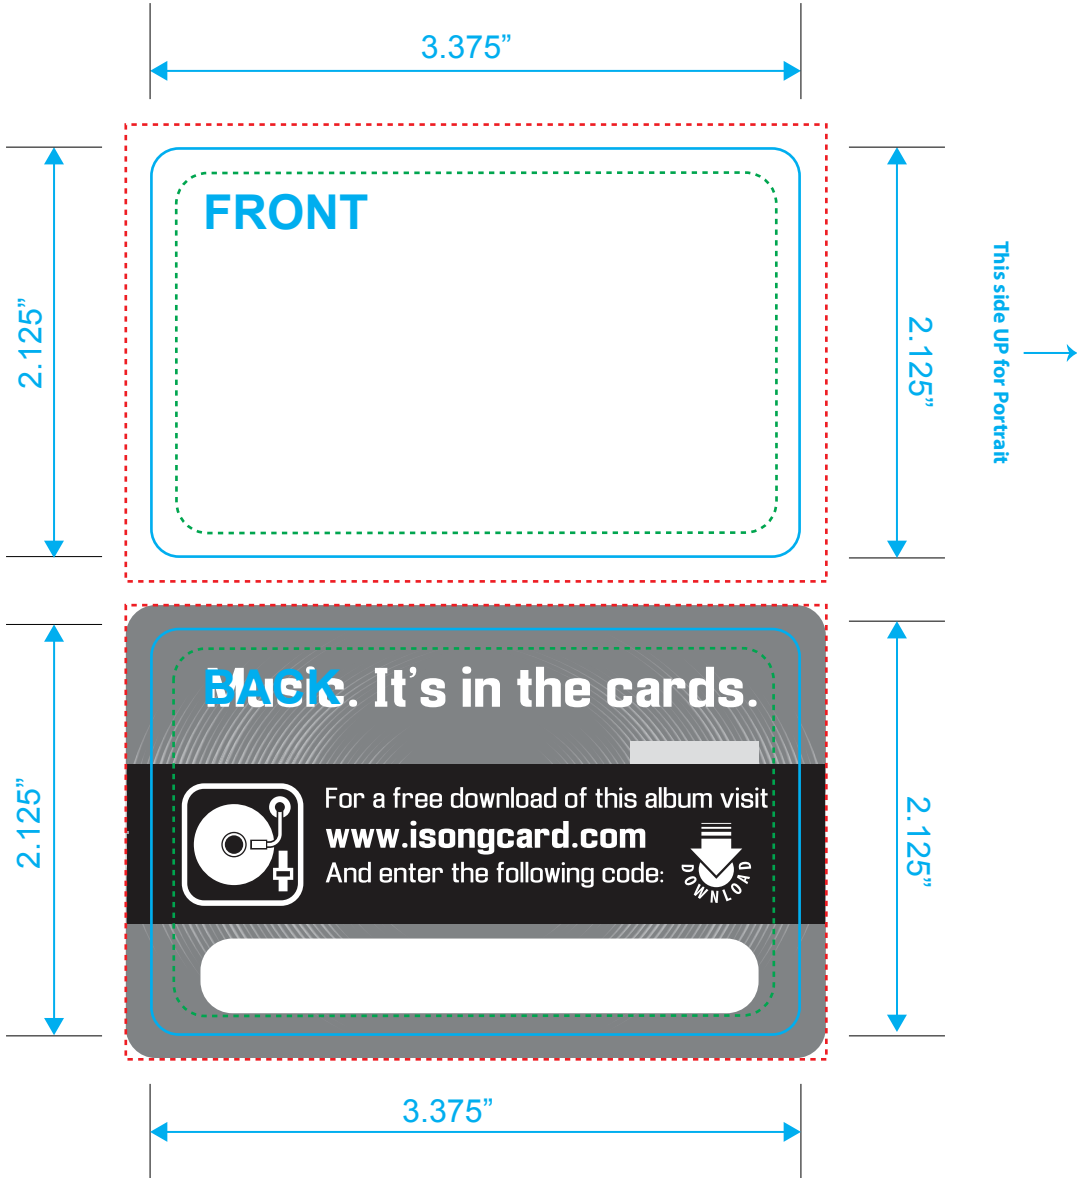

New Orleans Record Press

Style: CR80

Size: 3.375" x 2.125"

Type Safety
Bleed Line
Crop Line _____

3.375"

2.125"

FRONT

2.125"

This side UP for Portrait

2.125"

BACK. It's in the cards.

2.125"

3.375"

For a free download of this album visit
www.isongcard.com
And enter the following code: